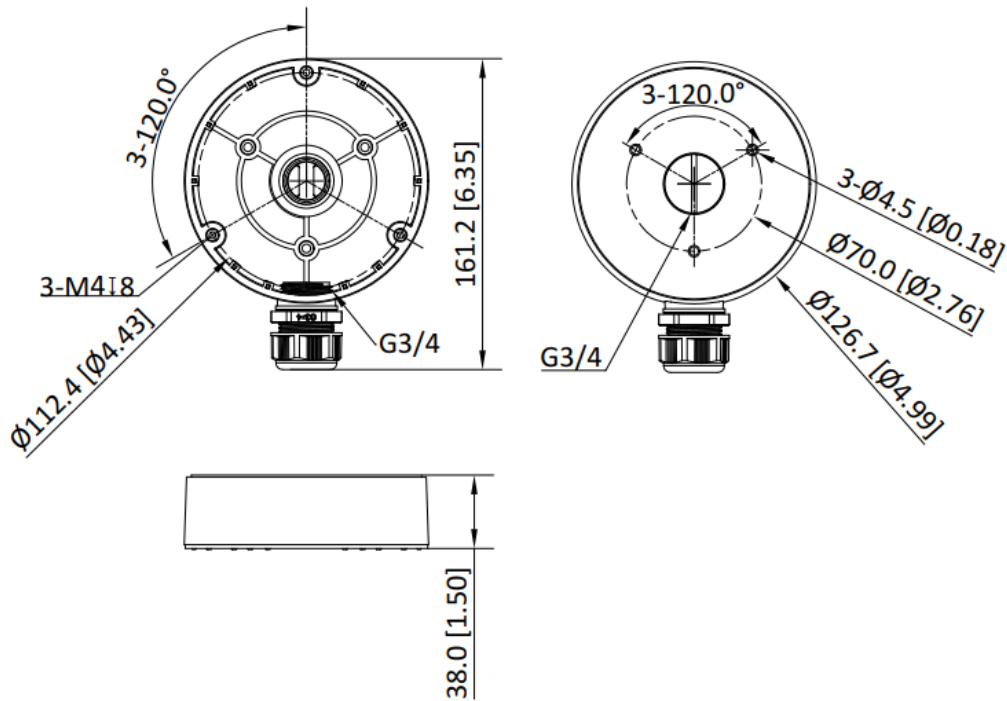

### Specification

Model	DS-1280ZJ-DM8-Y
Weight	Approx.: 210 g (0.46 lb.)
Appearance	Hikvision White
Material	Metal
Dimension	161.2 mm × 126.7 mm × 38.0 mm ( 6.35" × 4.99" × 1.5")
Description	Junction Box
Max. Load Capacity	Approx. 3 kg (6.61 lb.)

### Available Model

DS-1280ZJ-DM8-Y

Dimension

Unit: mm [inch]

SCALE	1:1
-------	-----