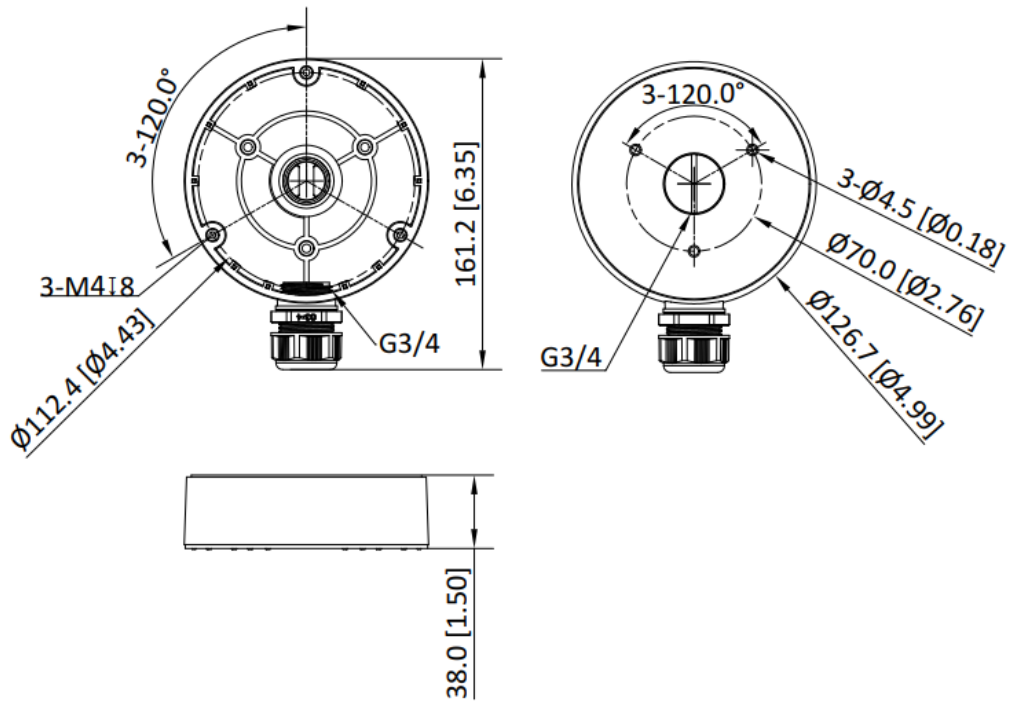

### Specification

Model	DS-1280ZJ-DM8-Y(Black)
Description	Junction Box
Weight	Approx.: 210 g (0.46 lb.)
Appearance	Hikvision Black
Material	Metal
Dimension	161.2 mm × 126.7 mm × 38.0 mm ( 6.35" × 4.99" × 1.5")
Max. Load Capacity	Approx. 3 kg (6.61 lb.)

### Available Model

DS-1280ZJ-DM8-Y(Black)

Dimension

Unit: mm [inch]

SCALE	1:1
-------	-----