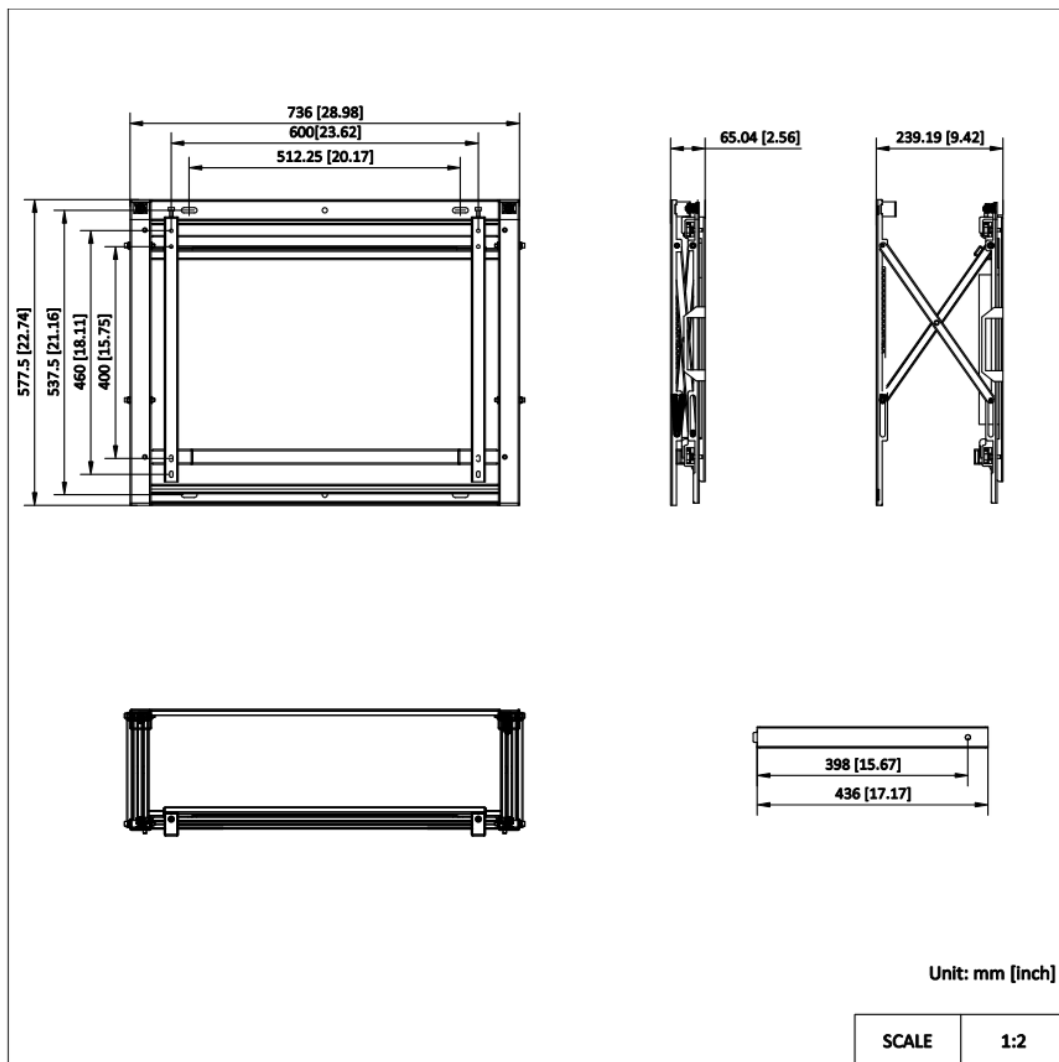

**DP-D2X46XXX-1X1-Q1-SW-Q0.6-TY**  
**46" LCD Wall-mounted Bracket**

- Solid steel structure, preventing screen bending or twisting
- Cold-rolled steel plate (SPCC)
- Quick and easy installation
- Front maintenance

## ▪ Specification

General	
VESA	600 (H) mm × 400 (V) mm
Package Dimensions (W × H × D)	814 (W) mm × 650 (H) mm × 93 (D) mm (32.05 " × 25.59 " × 3.66 ")
Dimension (W × H × D)	736(W) mm × 577.5(H) mm × 65(D)mm (28.98" × 22.74" × 2.56")
Gross Weight	9.55 ± 0.5 Kg (21.05 ± 1.1 lb)
Net Weight	8.6 ± 0.5 Kg (18.96 ± 1.1 lb)
Default Parameters	
Color	Black
Material	Cold-rolled steel plate (SPCC)
Surface Treatment	Electrostatic spraying

## ▪ Available Model

DP-D2X46XXX-1X1-Q1-SW-Q0.6-TY

## ▪ Dimension