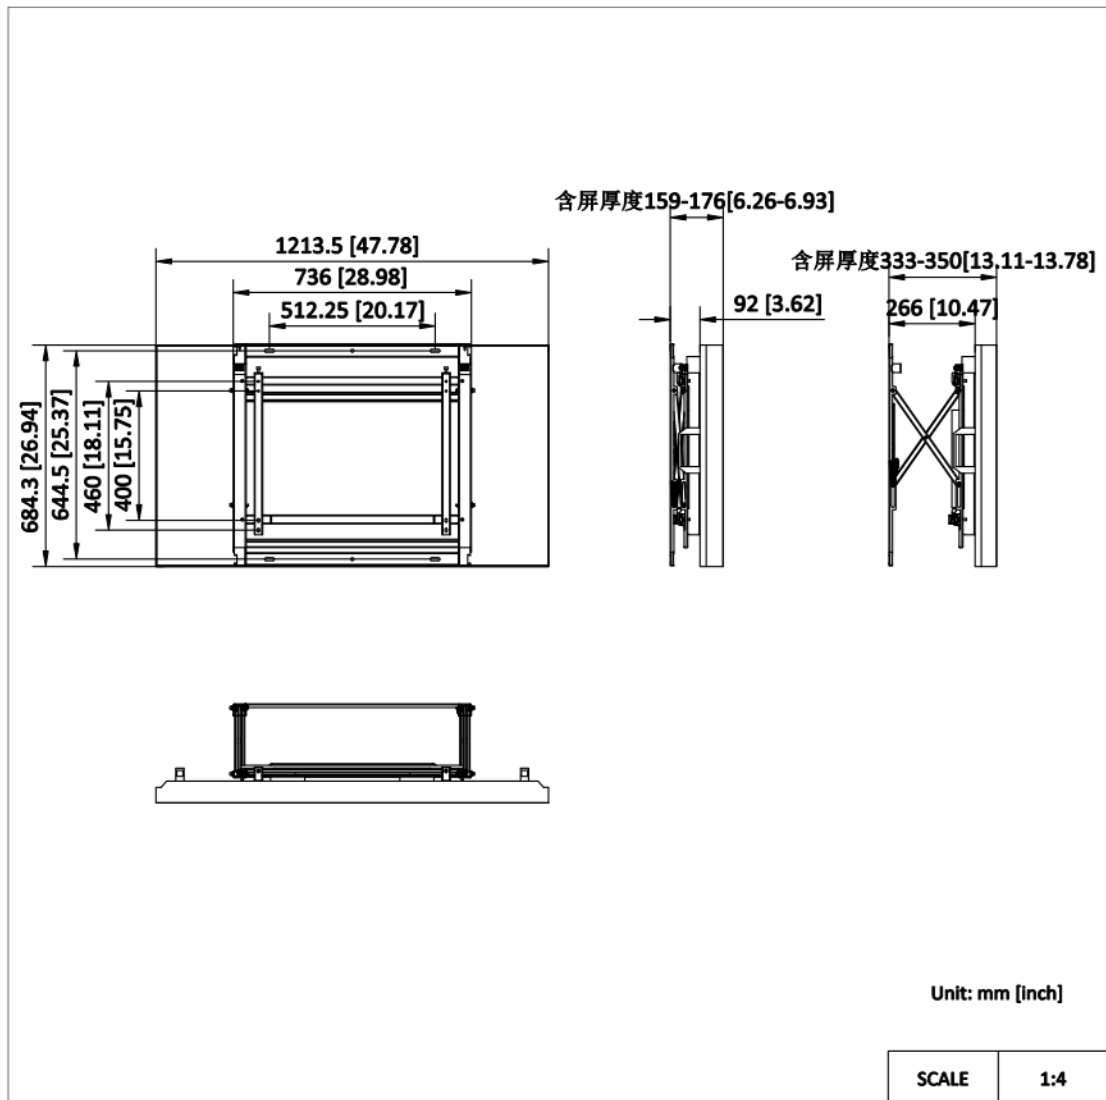

DP-D2X55XXX-1X1-Q1-SW-Q0.8-TY
55" LCD Wall-mounted Bracket

- Solid steel structure, preventing screen bending or twisting
- Cold-rolled steel plate (SPCC)
- Quick and easy installation
- Front maintenance

▪ Specification

General	
VESA	600 (H) mm × 400 (V) mm
Package Dimensions (W × H × D)	814 (W) mm × 758 (H) mm × 93 (D) mm (32.04 " × 29.84 " × 3.66 ")
Dimension (W × H × D)	736 (W) mm × 684.5 (H) mm × 92 (D) mm (28.98 " × 26.95 " × 3.62 ")
Gross Weight	14 ± 0.5 Kg (30.86 ± 1.1 lb)
Net Weight	12.6 ± 0.5 Kg (27.78 ± 1.1 lb)
Default Parameters	
Color	Black
Material	Cold-rolled steel plate (SPCC)
Surface Treatment	Electrostatic spraying

▪ Available Model

DP-D2X55XXX-1X1-Q1-SW-Q0.8-TY

▪ Dimension

▪ Accessory

DS-D2055UL-0A

DS-D2055EH-0B

DS-D2055UL-1B

DS-D2055UL-0B