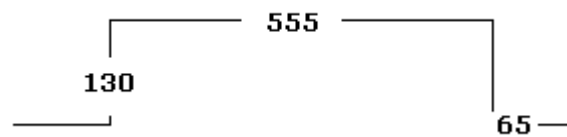

CODE: **AWO471BR v.1.0**
 NAME: **BRACKET DVR/BIG**

DESTINATION

AWO 471 bracket for mounting the casing

TECHNICAL DATA

Dimensions:	W=555, H=130, D=65 [mm, +/-2]
Weight net/gross:	0,90kg / 1,00kg [+/-0,1kg]
Material description:	sheet steel DC01, thickness: 1,5mm, protection anticorrosion, color: RAL 9003
Destination:	indoor
Notes	metal bracket
Certification, declaration:	RoHS