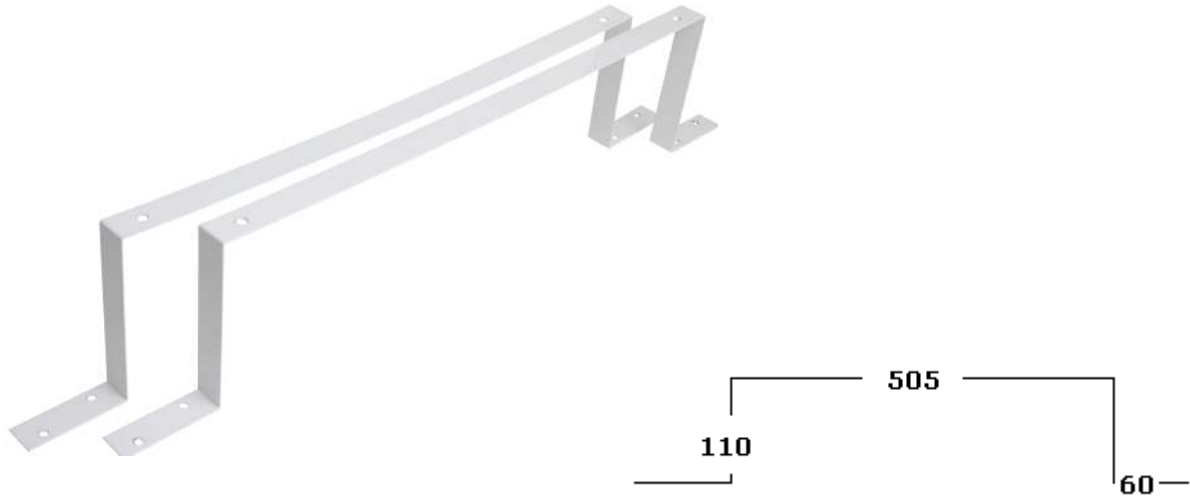

CODE: **AWO483BR v.1.0**
NAME: **BRACKET DVR/MEDIUM**

**DESTINATION**

AWO 483 bracket for mounting the casing

TECHNICAL DATA

| | |
|------------------------------------|---|
| Dimensions: | W=505, H=110, D=60 [mm, +/-2] |
| Weight net/gross: | 0,25kg / 0,30kg [+/-0,1kg] |
| Material description: | sheet steel DC01, thickness: 1,0mm, protection anticorrosion, color: RAL 9003 |
| Destination: | indoor |
| Notes | metal bracket |
| Certification, declaration: | RoHS |