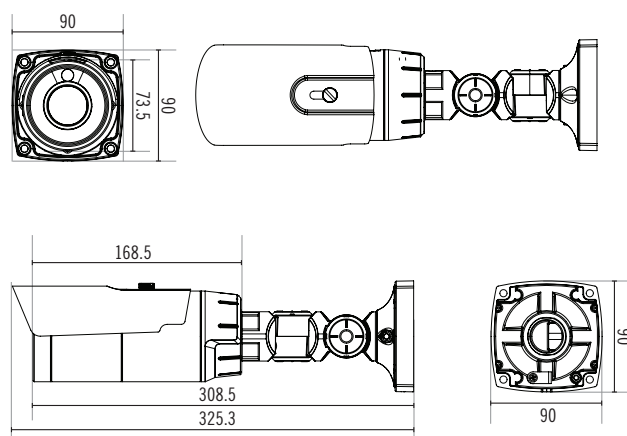

DIMENSIONS

(Unit - mm)