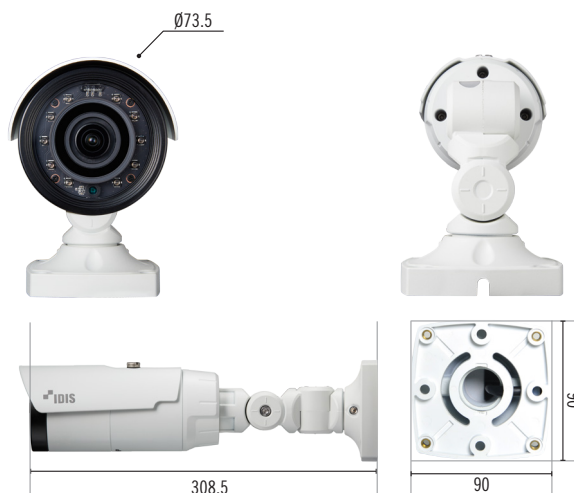

DIMENSIONS

(Unit - mm)