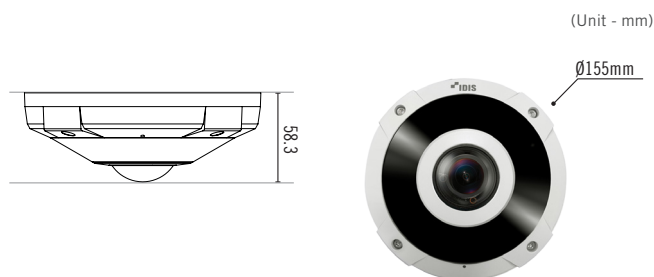

DIMENSIONS