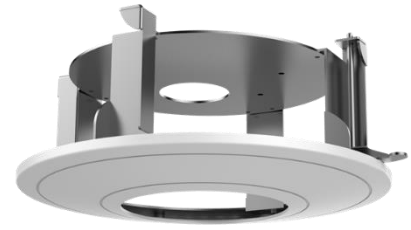

DS-1227ZJ-DM37

In-Ceiling Mount

Features

- Steel and plastic with surface spray treatment
- In-ceiling mount saves installation space

Dimension

Available Model

DS-1227ZJ-DM37

Parameter

Model	DS-1227ZJ-DM37
Parameters	In-Ceiling Mount
Appearance	Hikvision White
Material	Steel and Plastic
Dimension	Ø 225 mm × 98.2 mm (8.86" × 3.87")
Weight	700 g (1.54 lb.)

Notes

- The mount should be installed on the flat ceiling
- The ceiling must be capable of supporting over 3 times as much as the total weight of the camera and the mount
- The maximum load capacity of the mount is 3 kg (6.6 lb.)