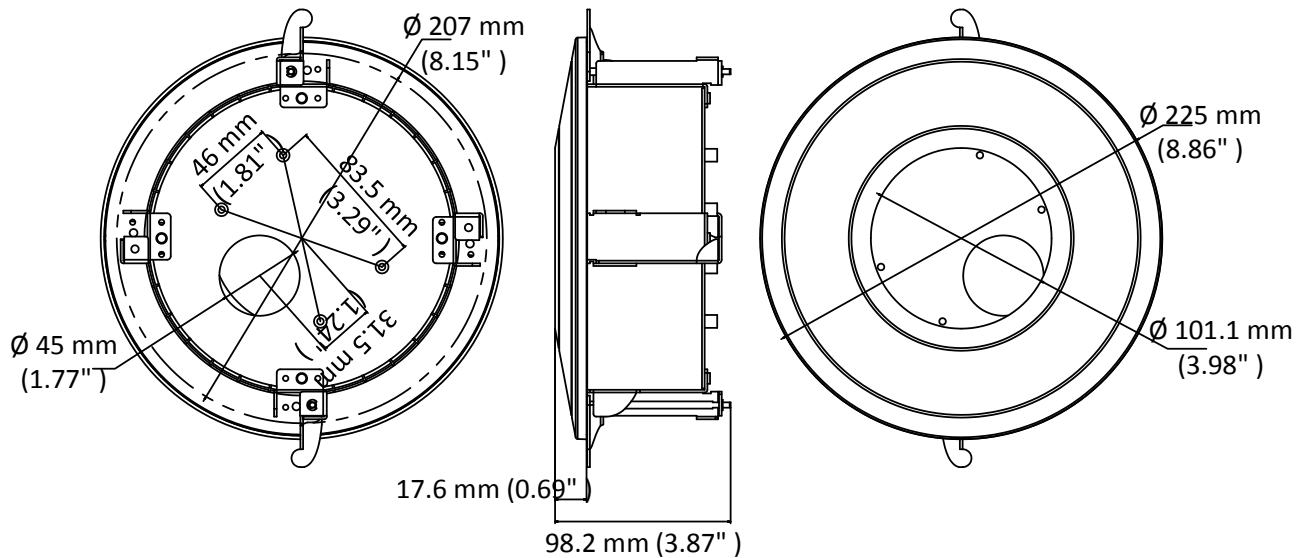

DS-1227ZJ-DM37

In-Ceiling Mount

Features

- Steel and plastic with surface spray treatment
- In-ceiling mount saves installation space

Dimension

Available Model

DS-1227ZJ-DM37

Parameter

Model	DS-1227ZJ-DM37
Parameters	In-Ceiling Mount
Appearance	Hikvision White
Material	Steel and Plastic
Dimension	Ø 225 mm × 98.2 mm (8.86" × 3.87")
Weight	700 g (1.54 lb.)

Notes

- The mount should be installed on the flat ceiling
- The ceiling must be capable of supporting over 3 times as much as the total weight of the camera and the mount
- The maximum load capacity of the mount is 3 kg (6.6 lb.)