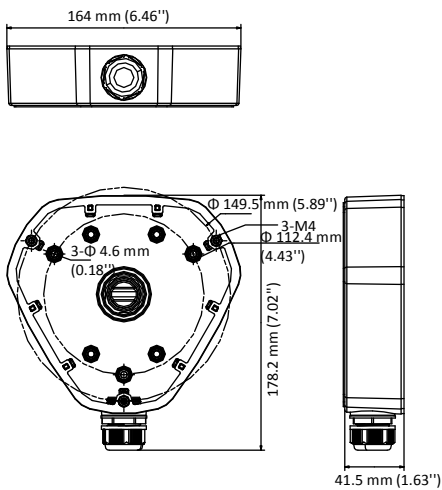

## DS-1280ZJ-DM25

Junction Box for Dome Camera

### Dimension:

### Parameter:

Model	DS-1280ZJ-DM25
Parameters	Junction Box for Dome Camera
Appearance	Hikvision White
Material	Aluminum Alloy
Dimension	178.5 mm × 164 mm × 41 mm
Weight	340 g

### Notice:

- The bracket should be installed on a flat surface.
- Waterproof rubber is necessary for outdoor application.
- The wall should be capable of supporting at least 3 times as much as the total weight of the camera and the junction box.
- The maximum load capacity of the junction box is 4.5 kg.