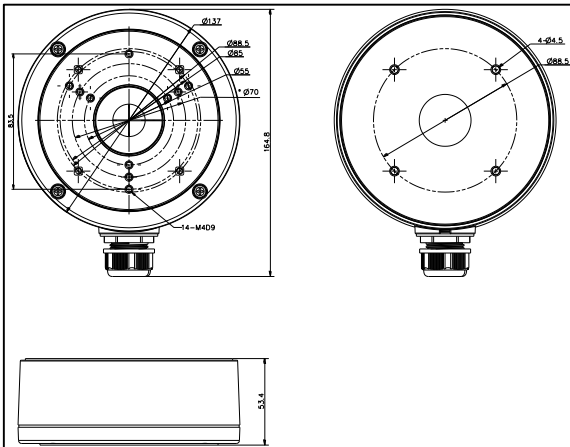

### Junction Box for Dome Camera

#### Dimension:

#### Parameter:

Model	DS-1280ZJ-S
Parameters	Junction Box for Dome Camera
Appearance	Hikvision White
Material	Aluminum Alloy
Dimension	Φ 137 x 53.4x 164.8mm
Weight	527g