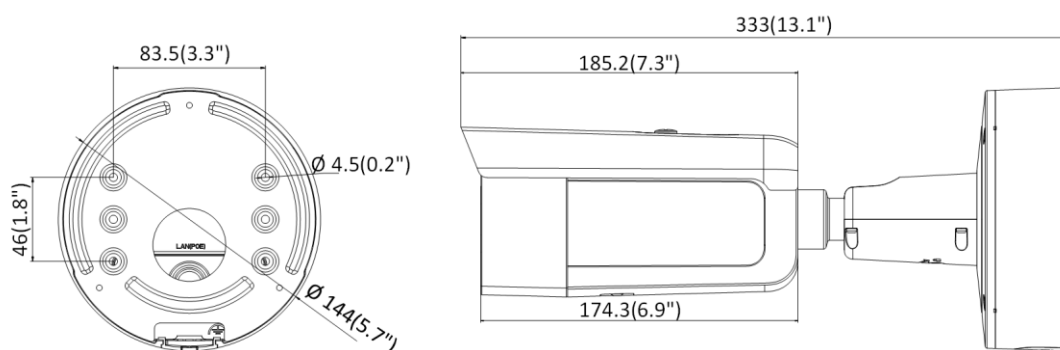

Startup and Operating Conditions	-30 °C to 60 °C (-22 °F to 140 °F), humidity 95% or less (non-condensing)
Storage Conditions	-30 °C to 60 °C (-22 °F to 140 °F), humidity 95% or less (non-condensing)
Power Supply	12 VDC ± 25%, two-core terminal block; reverse polarity protection; PoE (802.3at, class 4)
Power Consumption and Current	12 VDC, 1.12 A, max. 13.5 W; PoE (802.3at, 42.5 V to 57 V), 0.5 A to 0.3 A, max. 15 W
Material	Metal
Dimensions	Camera: $\Phi 144 \times 333$ mm ($\Phi 5.7" \times 13.1"$) With package: $385 \times 190 \times 180$ mm ($15.2" \times 7.5" \times 7.1"$)
Weight	Camera: approx. 1430 g (3.2 lb.) With package: approx. 2490 g (5.5 lb.)
Approval	
EMC	FCC (47 CFR Part 15, Subpart B); CE-EMC (EN 55032: 2015, EN 61000-3-2: 2014, EN 61000-3-3: 2013, EN 50130-4: 2011 +A1: 2014); RCM (AS/NZS CISPR 32: 2015); IC (ICES-003: Issue 6, 2016); KC (KN 32: 2015, KN 35: 2015)
Safety	UL (UL 60950-1); CB (IEC 60950-1:2005 + Am 1:2009 + Am 2:2013); CE-LVD (EN 60950-1:2005 + Am 1:2009 + Am 2:2013); BIS (IS 13252(Part 1):2010+A1:2013+A2:2015); LOA (IEC/EN 60950-1)
Chemistry	CE-RoHS (2011/65/EU); WEEE (2012/19/EU); Reach (Regulation (EC) No 1907/2006)
Protection	Ingress protection: IP66 (IEC 60529-2013), IK10(IEC 62262:2002)

* Listed resolutions are only selectable options. It does not mean that all streams can work at their maximum resolution at the same time.

Available Model

DS-2CD2686G2-IZS (2.8 to 12 mm)

Dimension

Unit: mm(inch)