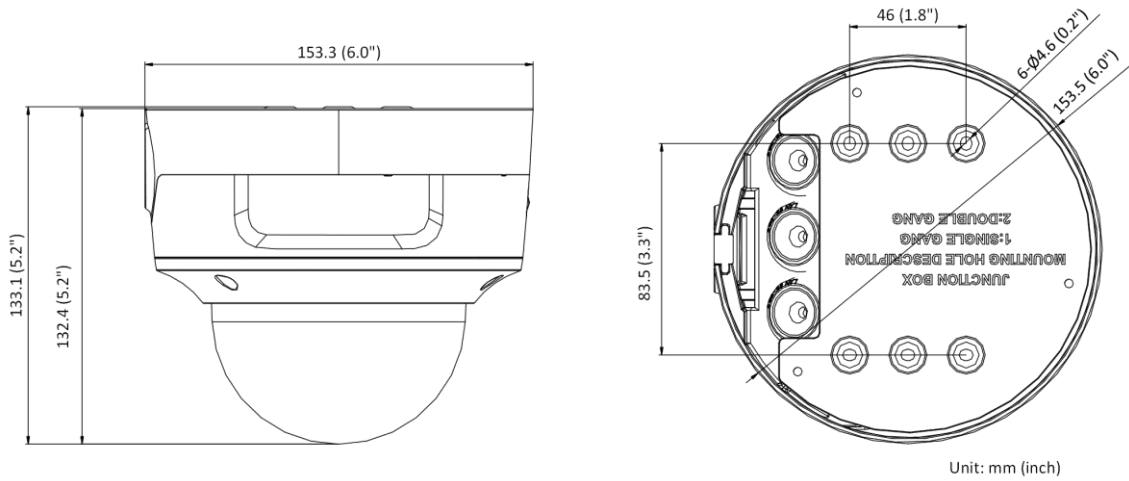

▪ **Dimension**

▪ **Accessory**

DS-1476ZJ-SUS
Corner Mount

DS-1475ZJ-SUS
Vertical Pole Mount

DS-1227ZJ-DM37
Inceiling Mount

DS-1473ZJ-155B
Wall Mount