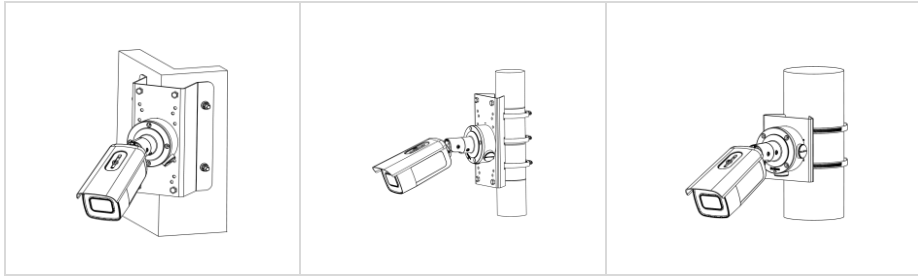

▪ Dimension

Unit: mm (inch)

▪ **Accessory**

▪ **Included**

▪ **Optional**

DS-1276ZJ-SUS Corner Mount	DS-1275ZJ-SUS Vertical Pole Mount	DS-1275ZJ-S-SUS Vertical Pole Mount
		

Distributed by

**HIKVISION®****Headquarters**