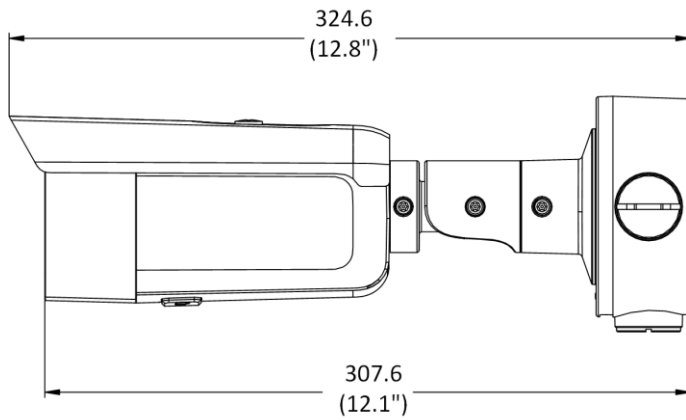

▪ **Dimension**