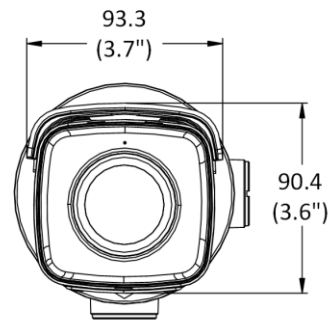

▪ **Dimension**