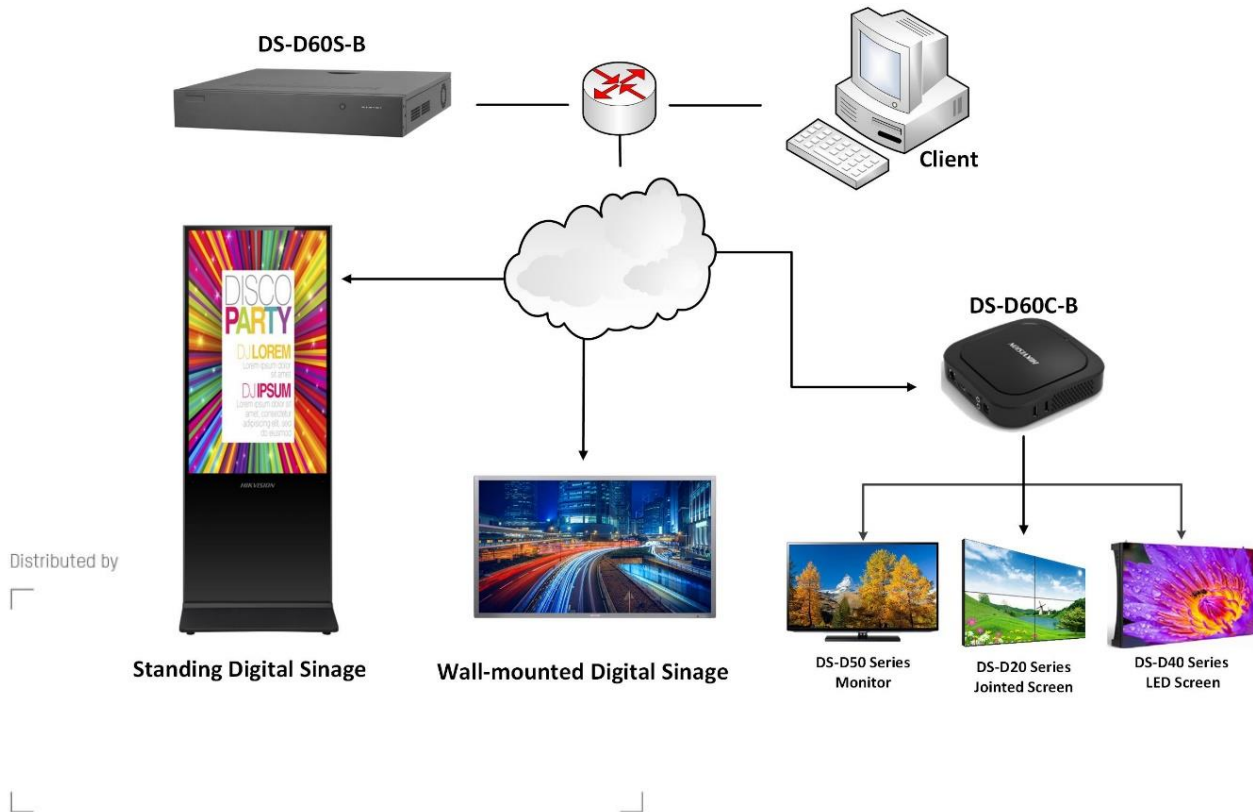

Available Model

DS-D6055FL-B/S

Accessory Device

Model	Material Code	Description	Picture
DS-D60S-B	302501753	Information release management server (integration of software and hardware)	

Typical Application

Distributed by

HIKVISION®

Headquarters

No.555 Qianmo Road, Binjiang District,
Hangzhou 310051, China
T +86-571-8807-5998
overseasbusiness@hikvision.com

Hikvision USA
T +1-909-895-0400
sales.usa@hikvision.com

Hikvision Australia
T +61-2-8599-4233
salesau@hikvision.com

Hikvision India
T +91-22-28469900
sales@pramahikvision.com

Hikvision Canada
T +1-866-200-6690
sales.canada@hikvision.com

Hikvision Thailand
T +662-275-9949
sales.thailand@hikvision.com

Hikvision Europe
T +31-23-5542770
sales.eu@hikvision.com

Hikvision Italy
T +39-0438-6902
info.it@hikvision.com

Hikvision Brazil
T +55 11 3318-0050
Latam.support@hikvision.com

Hikvision Turkey
T +90 (216)521 7070- 7074
sales.tr@hikvision.com

Hikvision Malaysia
T +601-7652-2413
sales.my@hikvision.com

Hikvision UK & Ireland
T +01628-902140
sales.uk@hikvision.com

Hikvision South Africa
Tel: +27 (10) 0351172
sale.africa@hikvision.com

Hikvision France
T +33(0)1-85-330-450
info.fr@hikvision.com

Hikvision Kazakhstan
T +7-727-9730667
nikia.panfilov@hikvision.ru

Hikvision Vietnam
T +84-974270888
sales.vt@hikvision.com

Hikvision UAE
T +971-4-4432090
salesme@hikvision.com

Hikvision Singapore
T +65-6684-4718
sg@hikvision.com

Hikvision Spain
T +34-91-737-16-55
info.es@hikvision.com

Hikvision Tashkent
T +99-87-1238-9438
uzb@hikvision.ru

Hikvision Hong Kong
T +852-2151-1761
info.hk@hikvision.com

Hikvision Russia
T +7-495-669-67-99
saleru@hikvision.com

Hikvision Korea
T +82-(0)31-731-8817
sales.korea@hikvision.com

Hikvision Poland
T +48-22-460-01-50
info.pl@hikvision.com

Hikvision Indonesia
T +62-21-2933759
Sales.Indonesia@hikvision.com

Hikvision Colombia
sales.colombia@hikvision.com