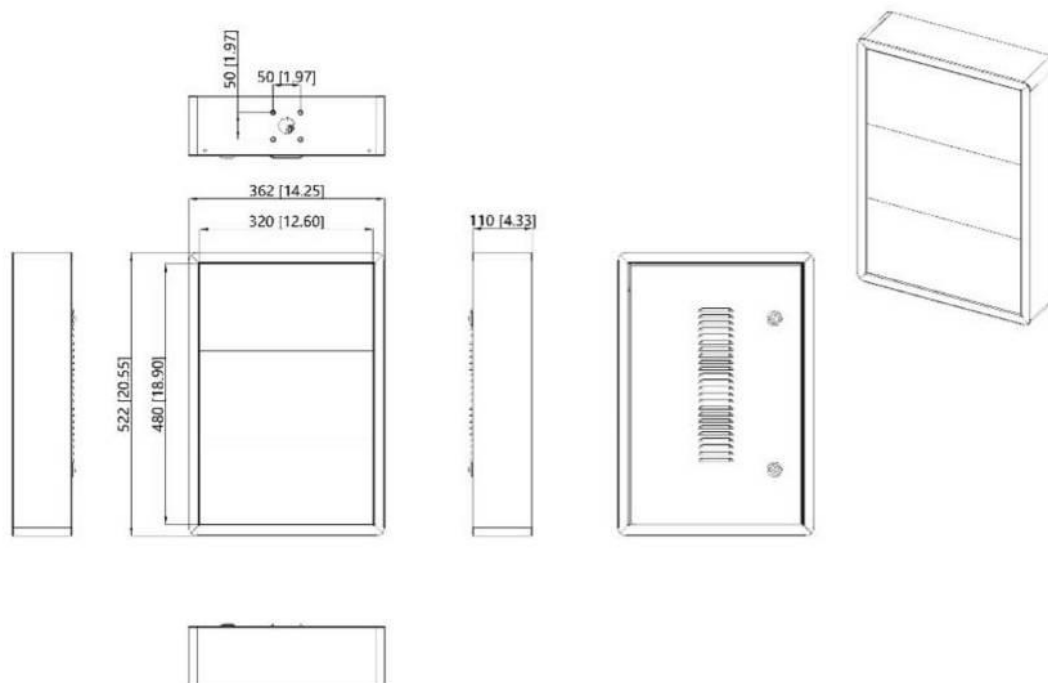

- Outdoor one-way guidance LED screen to display the number of available parking spaces.
- Supports red, green, and yellow display.
- Supports displaying 3 arrow and 9-digit numbers or letters. The arrow supports a scrolling display of forward, leftward, and rightward.
- Supports multilingual display, such as Thai, Japanese, Simplified Chinese, and Traditional Chinese.
- Supports functions of upgrading online, modifying IP address, and configuring.
- Adopts wide voltage power supply to adapt to all types of power supply globally.

▪ Specification

Interface	
Network Interface	1 10 M/100 M self-adaptive Ethernet interface
Display Screen	
Resolution	32 × 16
Screen Size	320 × 480 mm (12.60 × 18.90 inch)
Display Content	Number, letter, arrow
Screen Type	Full lattice screen
Color Display	Red, green, yellow
Number of Module	3
Module Size	320 × 160 mm (12.60 × 6.30 inch)
Display Mode	Real-time display
General	
Working Temperature & Humidity	Temperature: -30 °C to 60 °C (-22 °F to 140 °F) Humidity: ≤ 95% (non-condensing)
Working Voltage	100 to 240 VAC
Working Consumption	Max. 90 W
Dimensions	362 mm × 522 mm × 110 mm (14.25 × 20.55 × 4.33 inch)
Weight	9 ± 0.2 kg (19.84 ± 0.44 lb.)
Weight (with Package)	10.5 ± 0.2 kg (23.15 ± 0.44 lb.)
Package Size	475 mm × 635 mm × 225 mm (18.70 × 25 × 8.86 inch)
Approval	
EMC	EN 55032: 2015 + A11: 2020 + A1: 2020 EN 55035: 2017 + A11: 2020 EN IEC 61000-3-2: 2019 EN 61000-3-3: 2013 + A1: 2019 + A2: 2021
Security	IEC 62368-1: 2014 IEC 62368-1: 2018 EN 62368-1: 2014 + A11: 2017

▪ Available Model

DS-TVL223-2-10P

▪ Dimension

Unit: mm [inch]

Headquarters

No.555 Qianmo Road, Binjiang District,
Hangzhou 310051, China
T +86-571-8807-5998
www.hikvision.com

Follow us on social media to get the latest product and solution information.