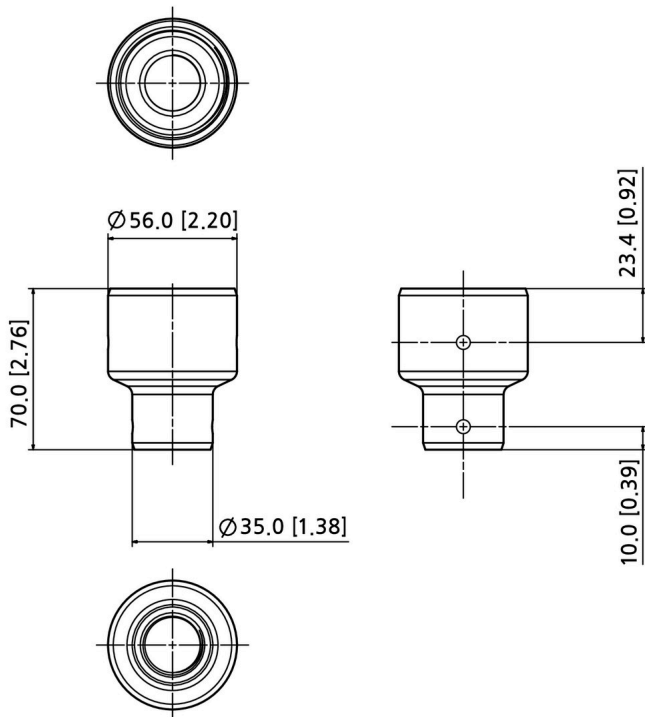

SBP-C35H

Pipe Converter

Key Features

- Color: White
- Material: Aluminum
- Converting 3/4" Female PF to 1.5" Female PF
- Product dimensions / Weight: $\varnothing 56 \times 70 \text{mm}$ ($\varnothing 2.20 \times 2.76''$) / 115g (0.25lb)

SBP-315HMW

SBP-156HMW

SBP-C35H

Pipe Converter

Specifications

Mechanical	
Color	White
Material	Aluminum
RAL code	RAL9003
Product dimensions / weight	ø56x70mm(ø2.20x2.76") / 115g(0.25lb)
Supported products	SBP-099HMW, SBP-120HMW, SBP-140HMW ※ For further compatible models, please visit our website or use Toolbox

SBP-C35H

Pipe Converter

CAD

Unit: mm [inch]

SBP-C35H Pipe Converter

Reference image

Revision	V1.0
Revision Date	24/10/24
Paper Size	A2
Unit	mm [inch]
Scale	1:1

©Hanwha Vision Co., Ltd. All right reserved.