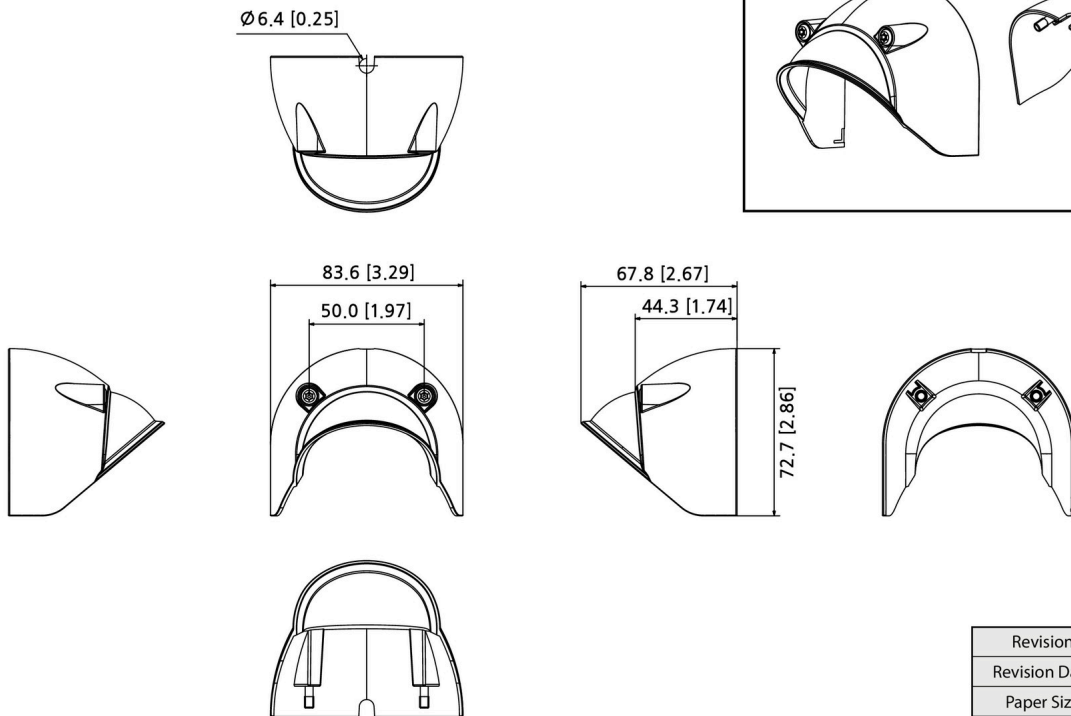

SBV-140WCBW

Weather Cap

Key Features

- Color : White
- Material : PC(Polycarbonate)
- Product dimensions / weight : 83.6(W)x67.8(D)x72.7(H)mm
(3.29"x2.67"x2.86") / 28.7g(0.06lb)

Compatible Devices

TNV-C8011RW

SBV-140WCBW

Weather Cap

Specifications

Mechanical

Color	White
Material	PC(Polycarbonate)
Product dimensions / weight	83.6(W)x67.8(D)x72.7(H)mm (3.29"x2.67"x2.86") / 28.7g (0.061lb)
Supported products	TNV-C8011RW

SBV-140WCBW

Weather Cap

CAD

Unit: mm [inch]

SBV-140WCBW Weather Cap

Reference image

Revision	V1.0
Revision Date	24/12/04
Paper Size	A2
Unit	mm [inch]
Scale	1:1

© Hanwha Vision Co., Ltd. All right reserved.