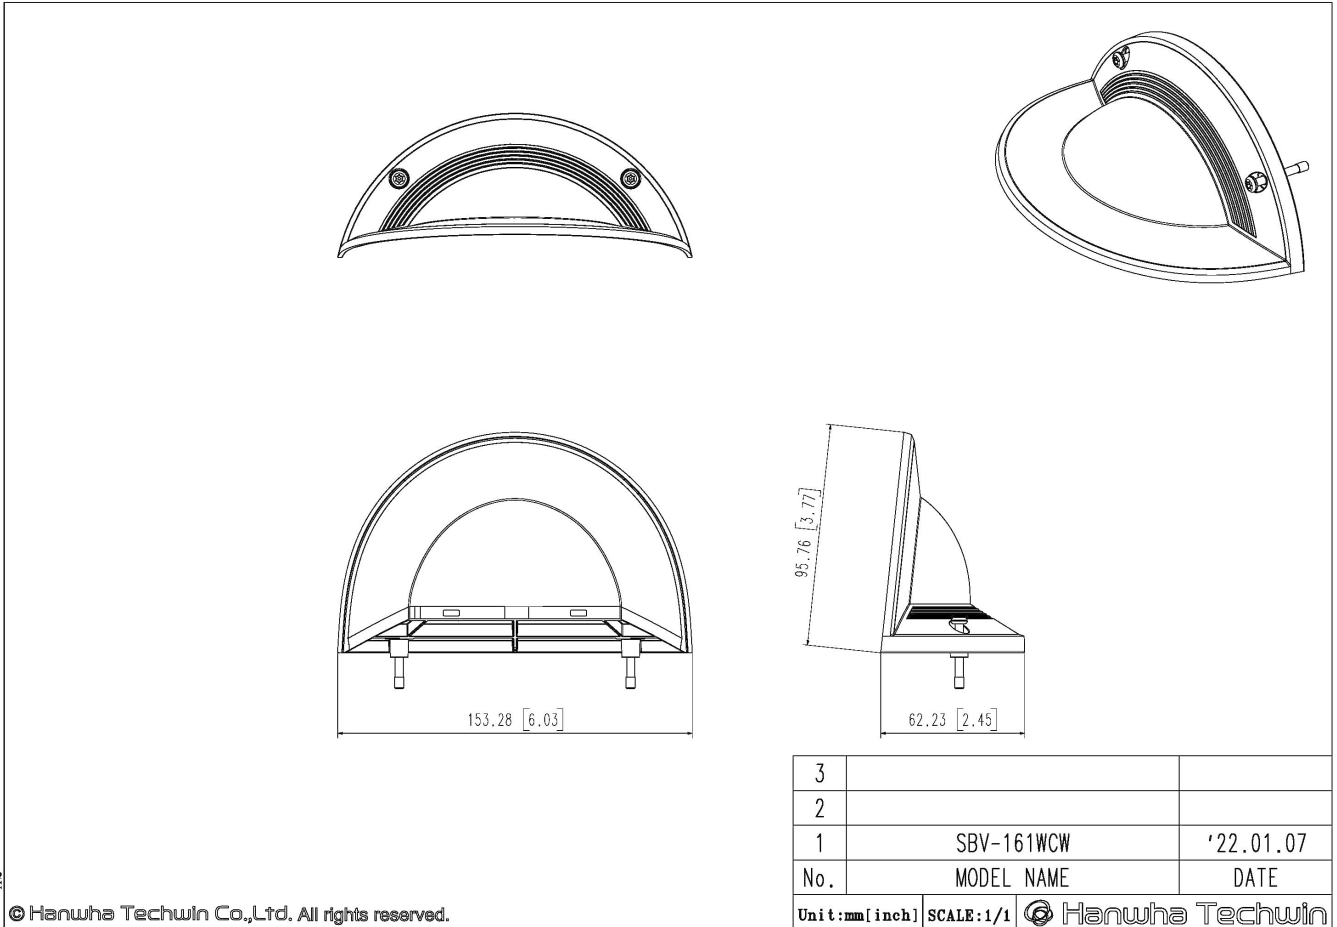

CAD

Unit:mm [inch]