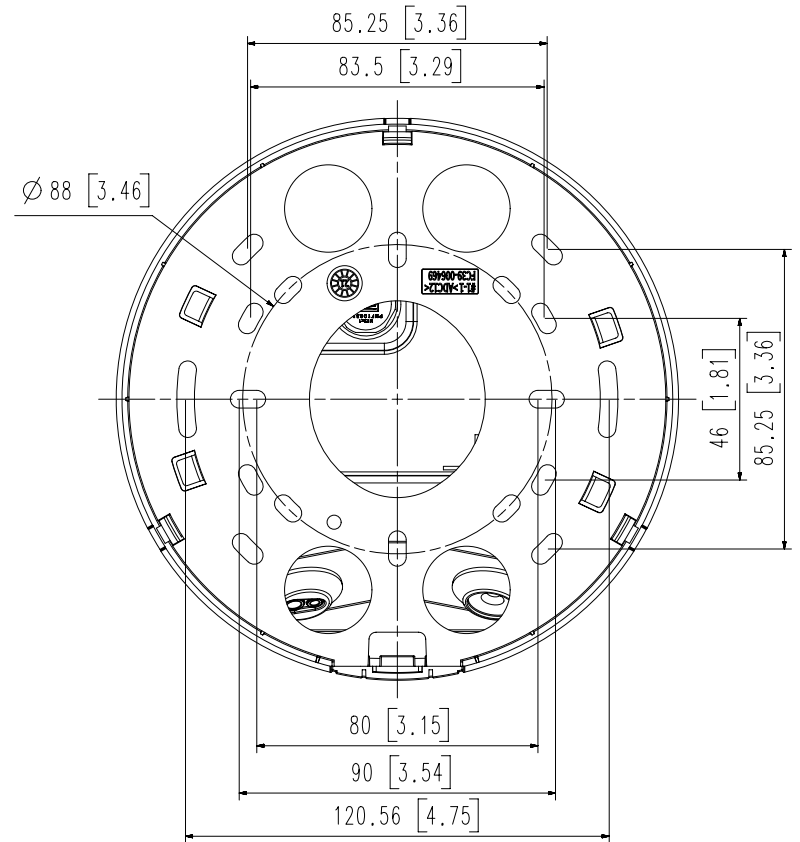

Mechanical

Color / Material	White / Aluminum + PC Hard-coated dome bubble
RAL Code	RAL9003
Product Dimensions / Weight	Ø160x118mm(Ø6.30x4.65"), 1350g(2.98 lb)

DORI (EN62676-4 standard)

Detect (25PPM/ 8PPF)	Wide: 51.7m(169.64ft) / Tele: 174.5m(572.64ft)
Observe (63PPM/ 19PPF)	Wide: 20.7m(67.85ft) / Tele: 69.8m(229.06ft)
Recognize (125PPM/ 38PPF)	Wide: 10.3m(33.93ft) / Tele: 34.9m(114.53ft)
Identify (250PPM/ 76PPF)	Wide: 5.2m(16.96ft) / Tele: 17.5m(57.26ft)

4	XND-C6083RV	'21.01.05
3	XND-C7083RV	'21.01.05
2	XND-C8083RV	'21.01.05
1	XND-C9083RV	'21.01.05
No.	MODEL NAME	DATE

Unit:mm[inch] SCALE:1/1 Hanwha Techwin

© Hanwha Techwin Co.,Ltd. All rights reserved.

A2