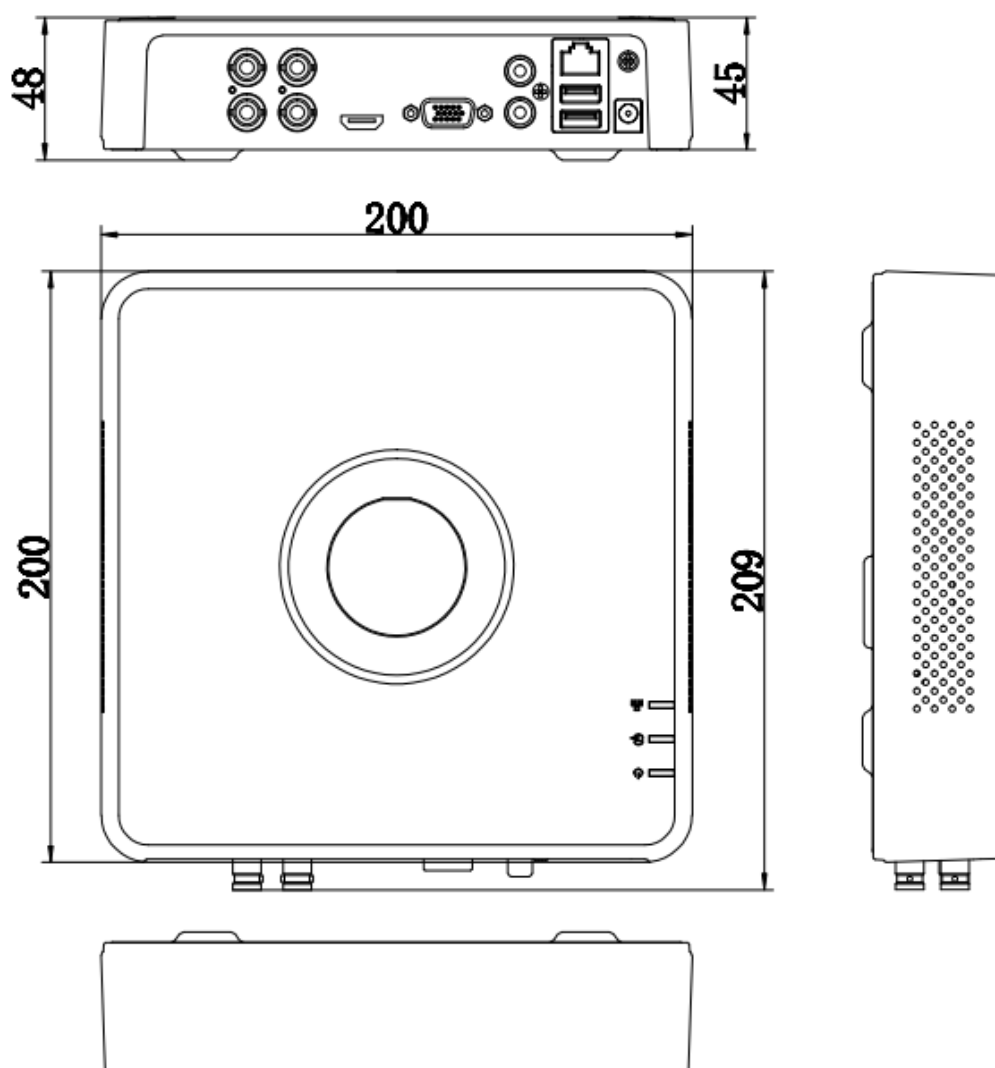

Dimension

scale/1:1;Unit/mm

Physical Interface

No.	Description	No.	Description
1	Video and coaxial audio in	5	AUDIO IN, RCA connector
2	HDMI interface	6	LAN network interface and USB interface
3	VGA interface	7	12 VDC power input
4	AUDIO OUT, RCA connector	8	GND