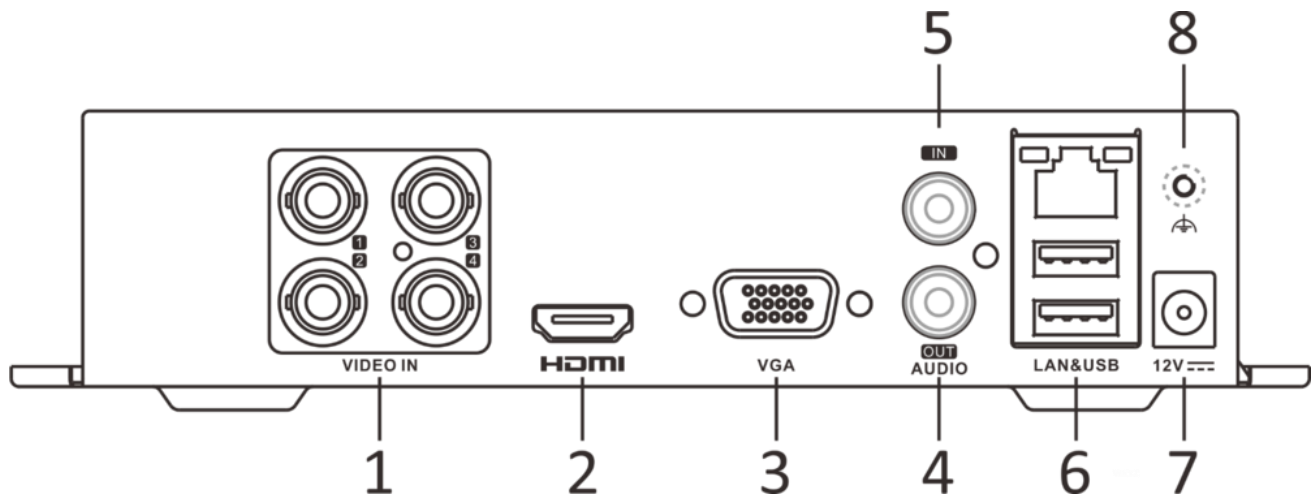

Weight	≤ 1.16 kg (without HDD, 2.6 lb.)
--------	----------------------------------

Note:

- Motion detection 2.0 and perimeter protection cannot be enabled at the same time. Enable one function will make the other one unavailable.
- Enhanced IP mode might be conflicted with smart events (motion detection 2.0 and perimeter protection) or other functions, please refer to the user manual for details.

Dimension

scale/1:1;Unit/mm

Physical Interface

No.	Description	No.	Description
1	Video and coaxial audio in	5	AUDIO IN, RCA connector
2	HDMI interface	6	LAN network interface and USB interface
3	VGA interface	7	12 VDC power input
4	AUDIO OUT, RCA connector	8	GND