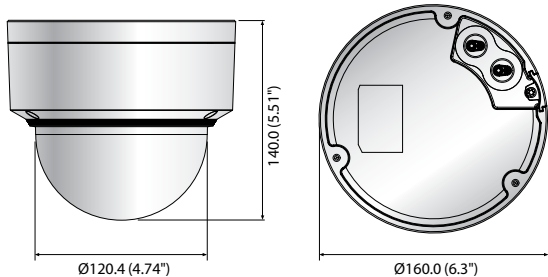

Dimensions

Unit : mm (inch)

Accessories (Optional)

XND-6085/6085V	
VIDEO	
Imaging Device	1/2" 2.17M CMOS
Total Pixels	1,952(H) X 1,113(V) approx 2.17M pixels
Effective Pixels	1,945(H) X 1,097(V) approx 2.13M pixels
Scanning System	Progressive Scan
Min. Illumination	Color : 0.004 Lux (1/30sec, F0.94), B/W : 0.0004 Lux (1/30sec, F0.94)
S / N Ratio	50dB
Video Out	CVBS : 1.0 Vpp / 75Ω composite, 720 x 480(N), 720 x 576(P), for Installation USB : Micro USB Type B, 1280 x 720 for Installation
LENS	
Focal Length (Zoom Ratio)	4.1 ~ 16.4mm (Optical 4x)
Max. Aperture Ratio	F0.94(Wide) ~ F2.4(Tele)
Angular Field of View	H : 100°(Wide) ~ 26.2°(Tele) / V : 54°(Wide) ~ 14.8°(Tele) / D : 116°(Wide) ~ 30°(Tele)
Min. Object Distance	0.7m (2.30ft)
Focus Control	Simple Focus (motorized V/F) / Manual
Lens / Mount Type	DC Auto Iris / Board-in Type
PAN / TILT / ROTATE	
Pan / Tilt / Rotate Range	±175° / ±73° / ±175°
PTR Control	Remote adjustment (Max. 200 cycles)
OPERATIONAL	
Camera Title	Off / On (Displayed up to 85 Characters) - W/W : English / Numeric / Special Characters - China : English / Numeric / Special / Chinese Characters - Common : Multi-line (Max. 5), Color (Gray / Green / Red / Blue / Black / White), Transparency, Auto scale by Resolution
Day & Night	Auto (ICR) / Color / B/W / External / Schedule
Backlight Compensation	Off / BLC / HLC / WDR
Wide Dynamic Range	150dB
Contrast Enhancement	SSDR (Off / On)
Digital Noise Reduction	SSNRV (2D + 3D Noise filter) (Off / On)
Digital Image Stabilization	Off / On (Built-in Gyro sensor)
Digital PTZ	24x, Digital PTZ (Preset, Group)
Defog	Off / Auto / Manual
Motion Detection	Off / On (8ea, 8point polygonal zones), Handover Off / On (32ea, polygonal zones)
Privacy Masking	- Color : Gray / Green / Red / Blue / Black / White - Mosaic Off / Low / Middle / High
Gain Control	ATW / AWC / Manual / Indoor / Outdoor (Included mercury & Sodium)
White Balance	Off / On (5 Levels with min / max)
LDC (Lens Distortion Correction)	Minimum / Maximum / Anti Flicker (2 ~ 1/12,000sec)
Electronic Shutter Speed	24x, Digital PTZ (Preset, Group)
Digital PTZ	Off / On, Hallway View : 90°/270°
Flip / Mirror	Tampering, Loitering, Directional detection, Defocus detection, Fog detection, Virtual line, Enter / Exit, (Dis) Appear, Audio detection, Face detection, Motion detection, Digital auto tracking, Sound classification
Video & Audio Analytics	Input 1ea / Output 1ea
Alarm I/O	Alarm Input, Motion detection, Video & Audio analytics, Network disconnect
Alarm Triggers	File Upload Via FTP, E-mail, Notification Via E-mail, Local storage (SD / SDHC / SDXC) or NAS recording at event triggers, External output, DPTZ preset
Alarm Events	Support
Pixel Counter	Support
NETWORK	
Ethernet	RJ-45 (10/100 BASE-T)
Video Compression Format	H.265 / H.264 (MPEG-4 part 10/AVC) : Main / Baseline / High, MJPEG
Resolution	1920 x 1080, 1280 x 1024, 1280 x 960, 1280 x 720, 1024 x 768, 800 x 600, 800 x 448, 720 x 576, 720 x 480, 640 x 480, 640 x 360, 320 x 240
Max. Framerate	H.265 / H.264 : Max. 60fps at all resolutions, MJPEG : Max. 30fps
Smart Codec	Manual mode (Area-based : Sea)
WiseStreamII	Support
Video Quality Adjustment	H.265 / H.264 / MJPEG : Target Bitrate Level Control
Bitrate Control Method	H.265 / H.264 : CBR or VBR, MJPEG : VBR
Streaming Capability	Multiple streaming (Up to 10 Profiles)
Audio In	Selectable (Mic in / Line in), Supply voltage : 2.5VDC (4mA), Input impedance : approx. 2K Ohm
Audio Out	Line out (3.5mm mono jack), Max output level : 1 Vrms
Audio Compression Format	G.711 u-law/G.726 Selectable, G.726 (ADPCM) 8KHz, G.711 8KHz G.726 : 16Kbps, 24Kbps, 32Kbps, 40Kbps, AAC-LC : 48Kbps at 16KHz
Audio Communication	Bi-directional (2-way)
IP	IPv4, IPv6
Protocol	TCP/IP, UDP/IP, RTP (UDP), RTP (TCP), RTCP, RTSP, NTP, HTTP, HTTPS, SSL/TLS, DHCP, PPPoE, FTP, SMTP, ICMP, IGMP, SNMPv1/v2c/v3 (MIB-2), ARP, DNS, DDNS, QoS, PIM-SM, UPnP, Bonjour
Security	HTTPS (SSL) login authentication, Digest login authentication IP address filtering, User access log, 802.1X Authentication (EAP-TLS, EAP-LEAP)
Streaming Method	Unicast / Multicast
Max. User Access	20 Users at Unicast Mode
Edge Storage	SD / SDHC / SDXC 2Slot (Up to 512GB) - Continuous recording (1st Slot to 2nd Slot) - Motion Images recorded in the SD/SDHC/SDXC memory card can be downloaded. NAS (Network Attached Storage), Local PC for Instant Recording
Application Programming Interface	ONVIF profile S/G, SUNAPI 2.0 (HTTP API), Wisenet Open Platform
Webpage Language	English, Korean, French, German, Spanish, Italian, Chinese, Russian, Japanese, Swedish, Portuguese, Turkish, Polish, Czech, Dutch, Hungary, Greek
Web Viewer	Supported OS : Windows 7, 8, 10, Mac OS X 10.10, 10.11, 10.12 Non-plugin Webviewer - Supported Browser : Google Chrome 56, MS Edge 39, Mozilla Firefox 61 (Window 64bit only), Apple Safari 10 (Mac OS X only) Plug-in Webviewer - Supported Browser : MS Explore 11, Apple Safari 10 (Mac OS X only)
Central Management Software	SmartViewer, SSM
ENVIRONMENTAL	
Operating Temperature / Humidity	-30°C ~ +55°C (-22°F ~ +131°F) / Less than 90% RH * Start up should be done at above -10°C (+14°F)
Storage Temperature / Humidity	-40°C ~ +60°C (-40°F ~ +140°F) / Less than 90% RH
Ingress Protection / Vandal Resistance	IK08
ELECTRICAL	
Input Voltage / Current	12V DC, PoE (IEEE802.3af, Class3)
Power Consumption	Max. 8.6W (12V DC), Max. 10.2W (PoE)
MECHANICAL	
Color / Material	Ivory / Plastic (XND-6085), Aluminum (XND-6085V)
Dimensions (WxH)	Ø160.0 x 140.0mm (Ø6.30" x 5.51")
Weight	1.10 kg (2.43 lb) (XND-6085), 1.25 kg (2.76 lb) (XND-6085V)