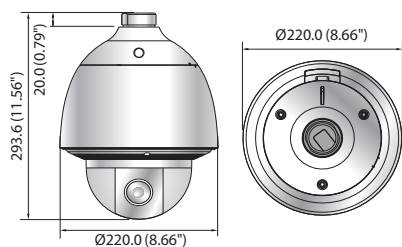

HCP-6320HA/6320A

1080p Analog HD 32x PTZ Dome Camera

HCP-6320HA

HCP-6320A

Key Features

- Full HD (1920 x 1080, 30fps) resolution
- 0.2Lux@F1.6, B/W : 0.01Lux@F1.6
- Powerful 32x zoom (4.44 ~ 142.6mm), Digital 16x
- Day & Night (ICR), Defog, WDR (120dB), SSNRIII
- Preset 700°/sec, Azimuth
- IP66 / IK10 (HCP-6320HA), IK10 (HCP-6320A + SHP-3701H only)
- RS-485, Coax control

Dimensions

Unit : mm (inch)

HCP-6320HA

HCP-6320A

Accessories (Optional)

| | HCP-6320HAN/HP | HCP-6320AN/P |
|-------------------|--|--------------|
| VIDEO | | |
| Imaging Device | 1/2.8" 2.38M CMOS | |
| Total Pixels | 1,952(H) x 1,116(V), 2.18M pixels | |
| Effective Pixels | 1,944(H) x 1,104(V), 2.14M pixels | |
| Scanning System | Progressive | |
| Min. Illumination | Color : 0.3Lux (1/30sec, F1.6, 50IRE), 0.005Lux (2sec, F1.6, 50IRE) B/W : 0.03Lux (1/30sec, F1.6, 50IRE), 0.0005Lux (2sec, F1.6, 50IRE) Color : 0.2Lux (1/30sec, F1.6, 30IRE), 0.003Lux (2sec, F1.6, 30IRE) B/W : 0.01Lux (1/30sec, F1.6, 30IRE), 0.0001Lux (2sec, F1.6, 30IRE) | |
| S / N Ratio | 50dB | |
| Video Output | AHD : 1080p, BNC CVBS : SD, DIP connector type | |

| | | |
|-------------------------|--|----------|
| ELECTRICAL | | |
| Input Voltage / Current | 24V AC ±10% | |
| Power Consumption | Max. 24W (Heater off), Max. 65W (Heater on) | Max. 20W |

| | | |
|-------------------|------------------------------------|-----------------------------------|
| MECHANICAL | | |
| Color / Material | Ivory / Plastic + Metal | |
| Dimensions (WxH) | Ø220.0 x 293.6mm (Ø8.66" x 11.56") | Ø152.0 x 218.0mm (Ø5.98" x 8.58") |
| Weight | 3.3Kg (7.28 lb) | 2.2Kg (4.85 lb) |