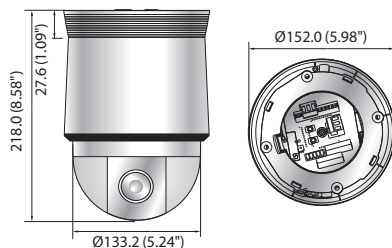

HCP-6320HA/6320A

1080p Analog HD 32x PTZ Dome Camera

HCP-6320HA

HCP-6320A

Key Features

- Full HD (1920 x 1080, 30fps) resolution
- 0.2Lux@F1.6, B/W : 0.01Lux@F1.6
- Powerful 32x zoom (4.44 ~ 142.6mm), Digital 16x
- Day & Night (ICR), Defog, WDR (120dB), SSNRIII
- Preset 700°/sec, Azimuth
- IP66 / IK10 (HCP-6320HA), IK10 (HCP-6320A + SHP-3701H only)
- RS-485, Coax control

Dimensions

Unit : mm (inch)

HCP-6320HA

HCP-6320A

Accessories (Optional)

| | HCP-6320HAN/HP | HCP-6320AN/P |
|-------------------|--|--------------|
| VIDEO | | |
| Imaging Device | 1/2.8" 2.38M CMOS | |
| Total Pixels | 1,952(H) x 1,116(V), 2.18M pixels | |
| Effective Pixels | 1,944(H) x 1,104(V), 2.14M pixels | |
| Scanning System | Progressive | |
| Min. Illumination | Color : 0.3Lux (1/30sec, F1.6, 50IRE), 0.005Lux (2sec, F1.6, 50IRE) B/W : 0.03Lux (1/30sec, F1.6, 50IRE), 0.0005Lux (2sec, F1.6, 50IRE) Color : 0.2Lux (1/30sec, F1.6, 30IRE), 0.003Lux (2sec, F1.6, 30IRE) B/W : 0.01Lux (1/30sec, F1.6, 30IRE), 0.0001Lux (2sec, F1.6, 30IRE) | |
| S / N Ratio | 50dB | |
| Video Output | AHD : 1080p, BNC CVBS : SD, DIP connector type | |

| | | |
|-------------------------|--|----------|
| ELECTRICAL | | |
| Input Voltage / Current | 24V AC ±10% | |
| Power Consumption | Max. 24W (Heater off), Max. 65W (Heater on) | Max. 20W |

| | | |
|-------------------|------------------------------------|-----------------------------------|
| MECHANICAL | | |
| Color / Material | Ivory / Plastic + Metal | |
| Dimensions (WxH) | Ø220.0 x 293.6mm (Ø8.66" x 11.56") | Ø152.0 x 218.0mm (Ø5.98" x 8.58") |
| Weight | 3.3Kg (7.28 lb) | 2.2Kg (4.85 lb) |