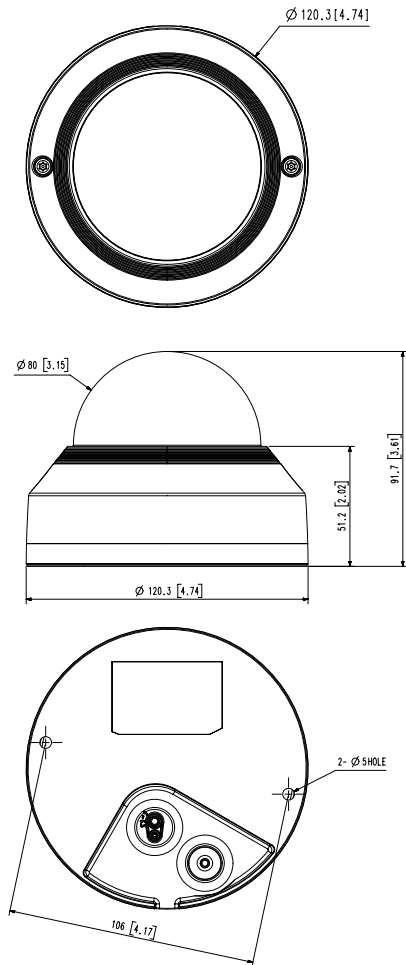

QNV-7012R

4MP IR Vandal Dome Camera

CAD

Unit: mm [inch]

QNV-6012R/6022R/6032R
QNV-8010R/8020R/8030R
UNIT : mm[inch]