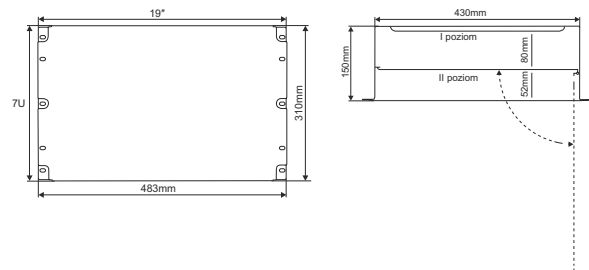

CODE: **RAWO7** v.1.1/II
NAME: **7U/150mm/17 Ah two-level RACK Security enclosure for RACK19" cabinets.**

EN

INTENDED USE

The metal RAWO7 enclosure is designed for mounting the alarm control panel and the input/output modules in RACK19" cabinets. The enclosure has a removable mounting plate (1st level) and a removable hinged mounting plate (2nd level). The enclosure has a battery compartment for a single 7Ah/12V battery. The mounting plate (1st level) has holes for mounting transformers of the TOR/TRP/TRZ series and power supply units of the PS.../PSB.../PSBOC... series by Pulsar. The hinged mounting plate (level II) is fitted with universal holes for mounting of control panels and expansion modules of the following companies: DSC, PARADOX, RISCO, SATEL, PYRONIX, TEXECOM, TELMOR, ROGER and EBS.

SPECIFICATIONS

Battery compartment:	17Ah / 12V
Transformer / power supply compartment:	TOR: 50+150VA, TRP: 20+80VA, TRZ: 20+80VA / series Pulsar PS..., PSB..., PSBOC...
Tamper protection:	2 x C/NO terminals (C/NC closed housing), 0,5A@30VDC/50VAC
Mounting dimensions:	W=19", H=7U
Enclosure dimensions:	W=430, H=310, D=150 mm
Net/gross weight:	6,20 / 6,75 [kg]
Finish:	steel plate 1mm, color RAL9005
Application:	Indoor
Notes:	- fixing on the front RACK 19" rails - 10 M6 screws with cage nuts included - the enclosure contains a mounting plate (Level I) - the enclosure is equipped with a hinged mounting shelf (Level II) - universal holes in the enclosure for mounting of control panels and expansion modules of the following companies: DSC, PARADOX, RISCO, SATEL, PYRONIX, TEXECOM, TELMOR, ROGER, EBS
Available accessories:	- MM019 - protective tube $\varnothing 16$ / $\varnothing 20$ - power cord - MM020 - protective tube $\varnothing 21$ / $\varnothing 29$ - signal wires - ARAP16P - cable gland fi 16mm - ARAP21P - cable gland fi 21mm - transformers of the TOR/TRP/TRZ series: 20+80VA - power supplies PS..., PSB..., PSBOC... series - batteries
Declarations, warranty	CE, 2 years from the production date