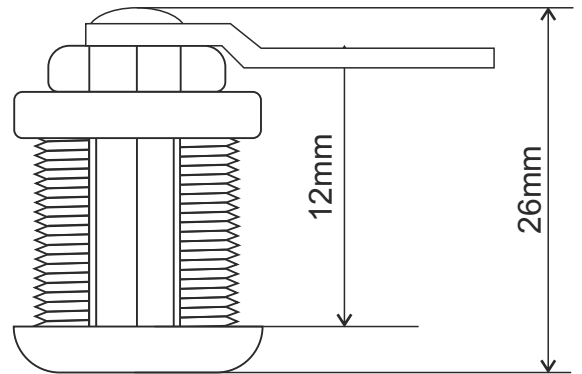

CODE: **RAZB16** v1.0/l
 NAME: **Side panel lock, round 16**

EN

INTENDED USE

The side round lock is intended for side panels of RACK cabinets, type: RW, RWD, RS, ZRS.

INTENDED USE

Dimensions:	D=26 [mm, +/-2]
Net/gross weight:	0,062 / 0,064 [kg]
Use:	inside
Notes:	two keys included, lock with repeatable code