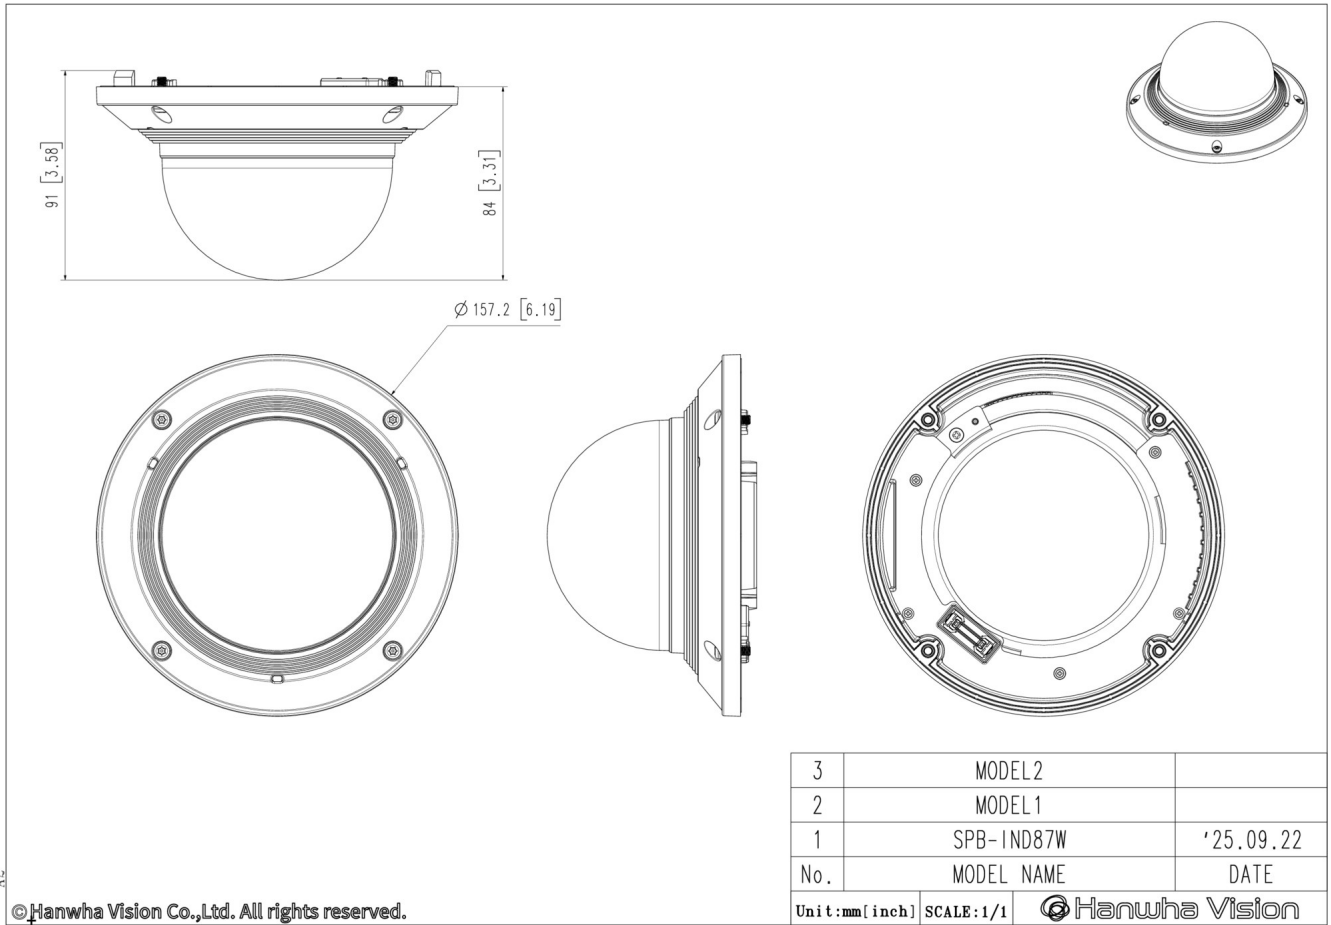

SPB-IND87W

Smoked Dome Cover

Key Features

- Color : White
- Material: Cover- Aluminum, Dome bubble - Polycarbonate(PC)
- Product Dimensions : Ø158x87.8mm(Ø6.22"x3.46") / 290g(0.63lb)

SPB-IND87W

Smoked Dome Cover

Specifications

Mechanical

Color	White
Material	Aluminum
RAL code	RAL9003
Product dimensions / weight	ø158x87mm / 290g
Supported products	PND-A7082RV, PND-A9082RV

SPB-IND87W

Smoked Dome Cover

CAD

Unit: mm [inch]