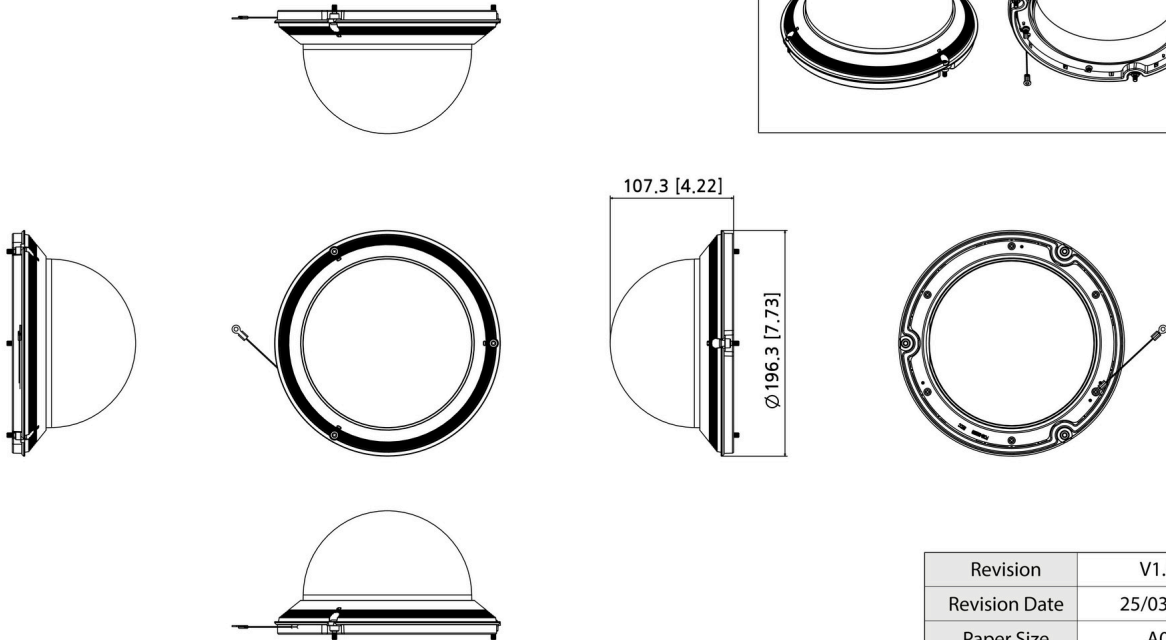

## Key Features

- Color : Cover Glass (Transparent smoked)
- Material : Polycarbonate (PC)
- Product dimensions / weight : Ø196.3x107.3mm(Ø7.73x4.22") / 310g(0.68lb)

### Mechanical

<b>Color</b>	Transparent smoked
<b>Material</b>	PC(Polycarbonate)
<b>Product dimensions / weight</b>	Ø196.3x107.3mm(Ø7.73x4.22") / 310g(0.68lb)
<b>Supported products</b>	QNP-6320H, QNP-6250H ※ For further compatible models, please visit our website or use Toolbox

# SPB-PTZ82W

Smoked Dome Cover

CAD

Unit: mm [inch]

## SPB-PTZ82W Smoked Dome Cover

Reference image

Revision	V1.0
Revision Date	25/03/21
Paper Size	A0
Unit	mm [inch]
Scale	1:1

©Hanwha Vision Co., Ltd. All right reserved.