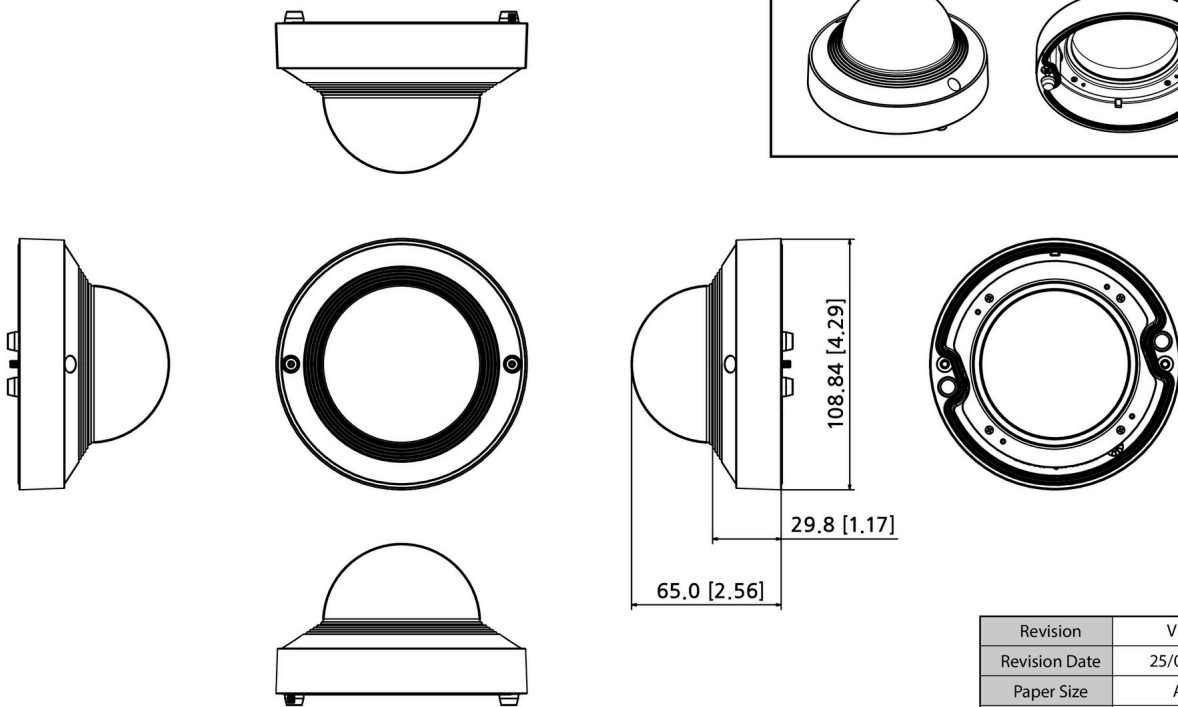

SPB-VAN16W

Smoked Dome Cover

Key Features

- Color: White (Base Top), Transparent smoked (Cover Glass)
- Material : Aluminum(Base Top), Polycarbonate (Cover Glass)
- Dimensions : $\phi 109.1 \times 70 \text{mm} (\phi 4.30 \times 2.56 \text{'})$
- Weight : 180g(0.40lb)

Compatible Devices

QNV-C9011R

QNV-C8011R

QNV-C8012

SPB-VAN16W

Smoked Dome Cover

Specifications

Mechanical	
Color	White
Material	Aluminum
RAL code	RAL9003
Product dimensions / weight	ø110x65mm(ø4.33x2.56") / 180g(0.40lb)
Mount Screw size	TR10
Supported products	QNV-C9011R, QNV-C8011R, QNV-C8012 ※ For further compatible models, please visit our website or use Toolbox

SPB-VAN16W

Smoked Dome Cover

CAD

Unit: mm [inch]

SPB-VAN16W Smoked Dome Cover

Reference image

© Hanwha Vision Co., Ltd. All right reserved.

Revision	V1.0
Revision Date	25/05/30
Paper Size	A2
Unit	mm [inch]
Scale	1:1