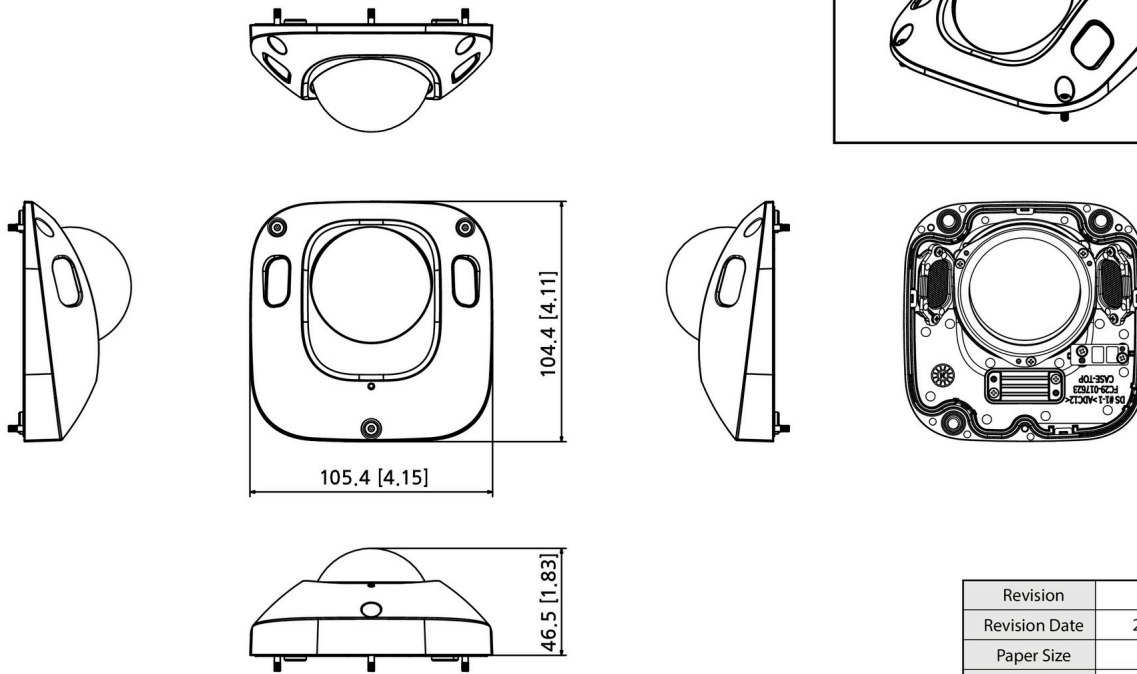

## Key Features

- Material : Aluminum (Base Top), Polycarbonate (PC) (Cover Glass)
- Weight : 172g(0.38lb)
- Dimensions : 105.4(W)x46.4(H)x104.4(D)mm(4.15x1.83x4.11")
- Color : White (Base Top), Transparent smoked (Cover Glass)

## Specifications

Mechanical	
Color	White
Material	PC(Polycarbonate), Aluminum
RAL code	RAL9003
Product dimensions / weight	105.4(W)x46.4(H)x104.4(D)mm(4.15x1.83x4.11") / 172g(0.38lb)
Mount Screw size	TR10
Supported products	TNV-C8014RM/C8034RM ※ When using this model, minimum illumination (color) will be 0.04Lux as specification

# SPB-VAN23W

Smoked Dome cover

CAD

Unit: mm [inch]

## SPB-VAN23W Smoked Dome Cover

Reference image

Revision	V1.0
Revision Date	25/03/28
Paper Size	A2
Unit	mm [inch]
Scale	1:1

© Hanwha Vision Co., Ltd. All right reserved.