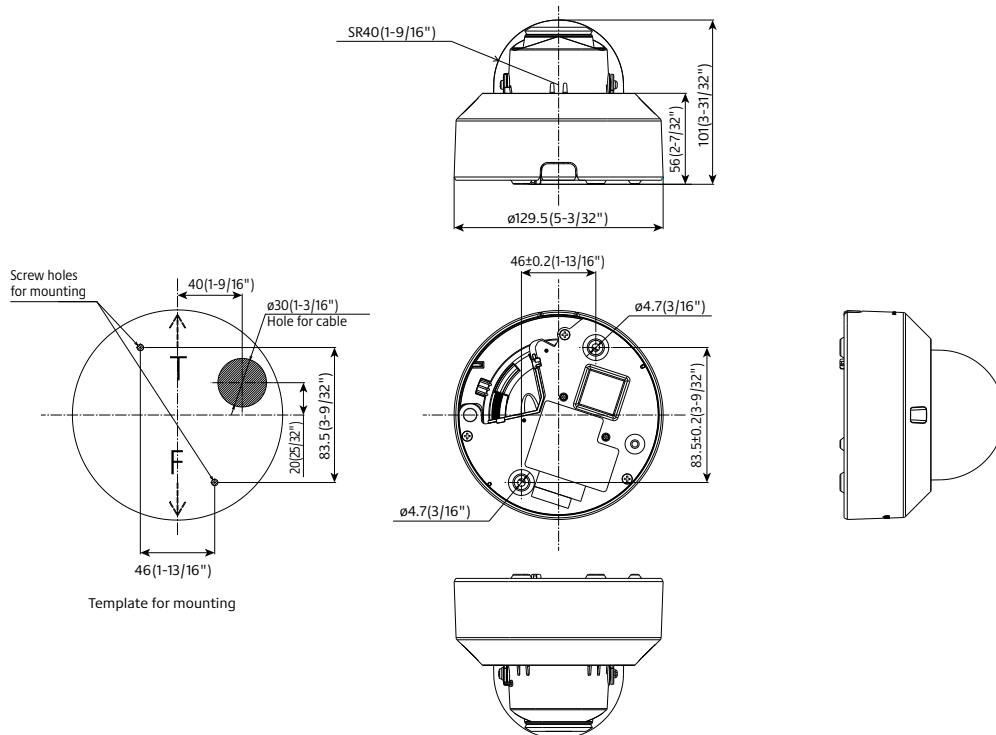

*1 Converted value

*2 When "4:3(30fps mode)" or "4:3(25fps mode)" is selected for "Image capture mode", "90 °" and "270 °" cannot be selected.

*3 Smart Coding(GOP and AUTO VIQS) is not available when setting 30fps.

*4 It may be necessary to upgrade the firmware to use these protocols.

Appearance

Unit : mm (inches)