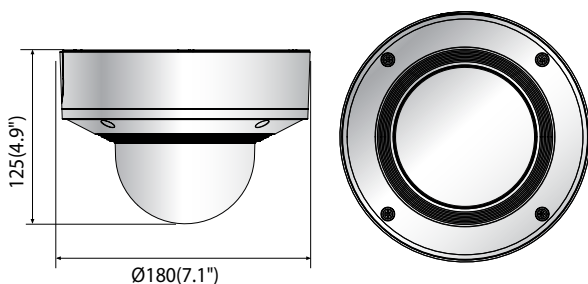

## Key Features

- Max. 2Megapixel resolution
- 0.015Lux@F1.4 (Color), 0.0015Lux@F1.4 (B/W)
- Day & Night (ICR), WDR (150dB)
- Hallway View, WiseStreamII Support
- Video & audio analytics, Audio playback
- DIS and shock detection with built-in gyro sensor
- Modular structure, PoE, 12VDC, 24VAC (Optional)
- IP66/IP67, IK10+, NEMA4X, PoE, 12VDC

## Dimensions

Unit : mm (inch)